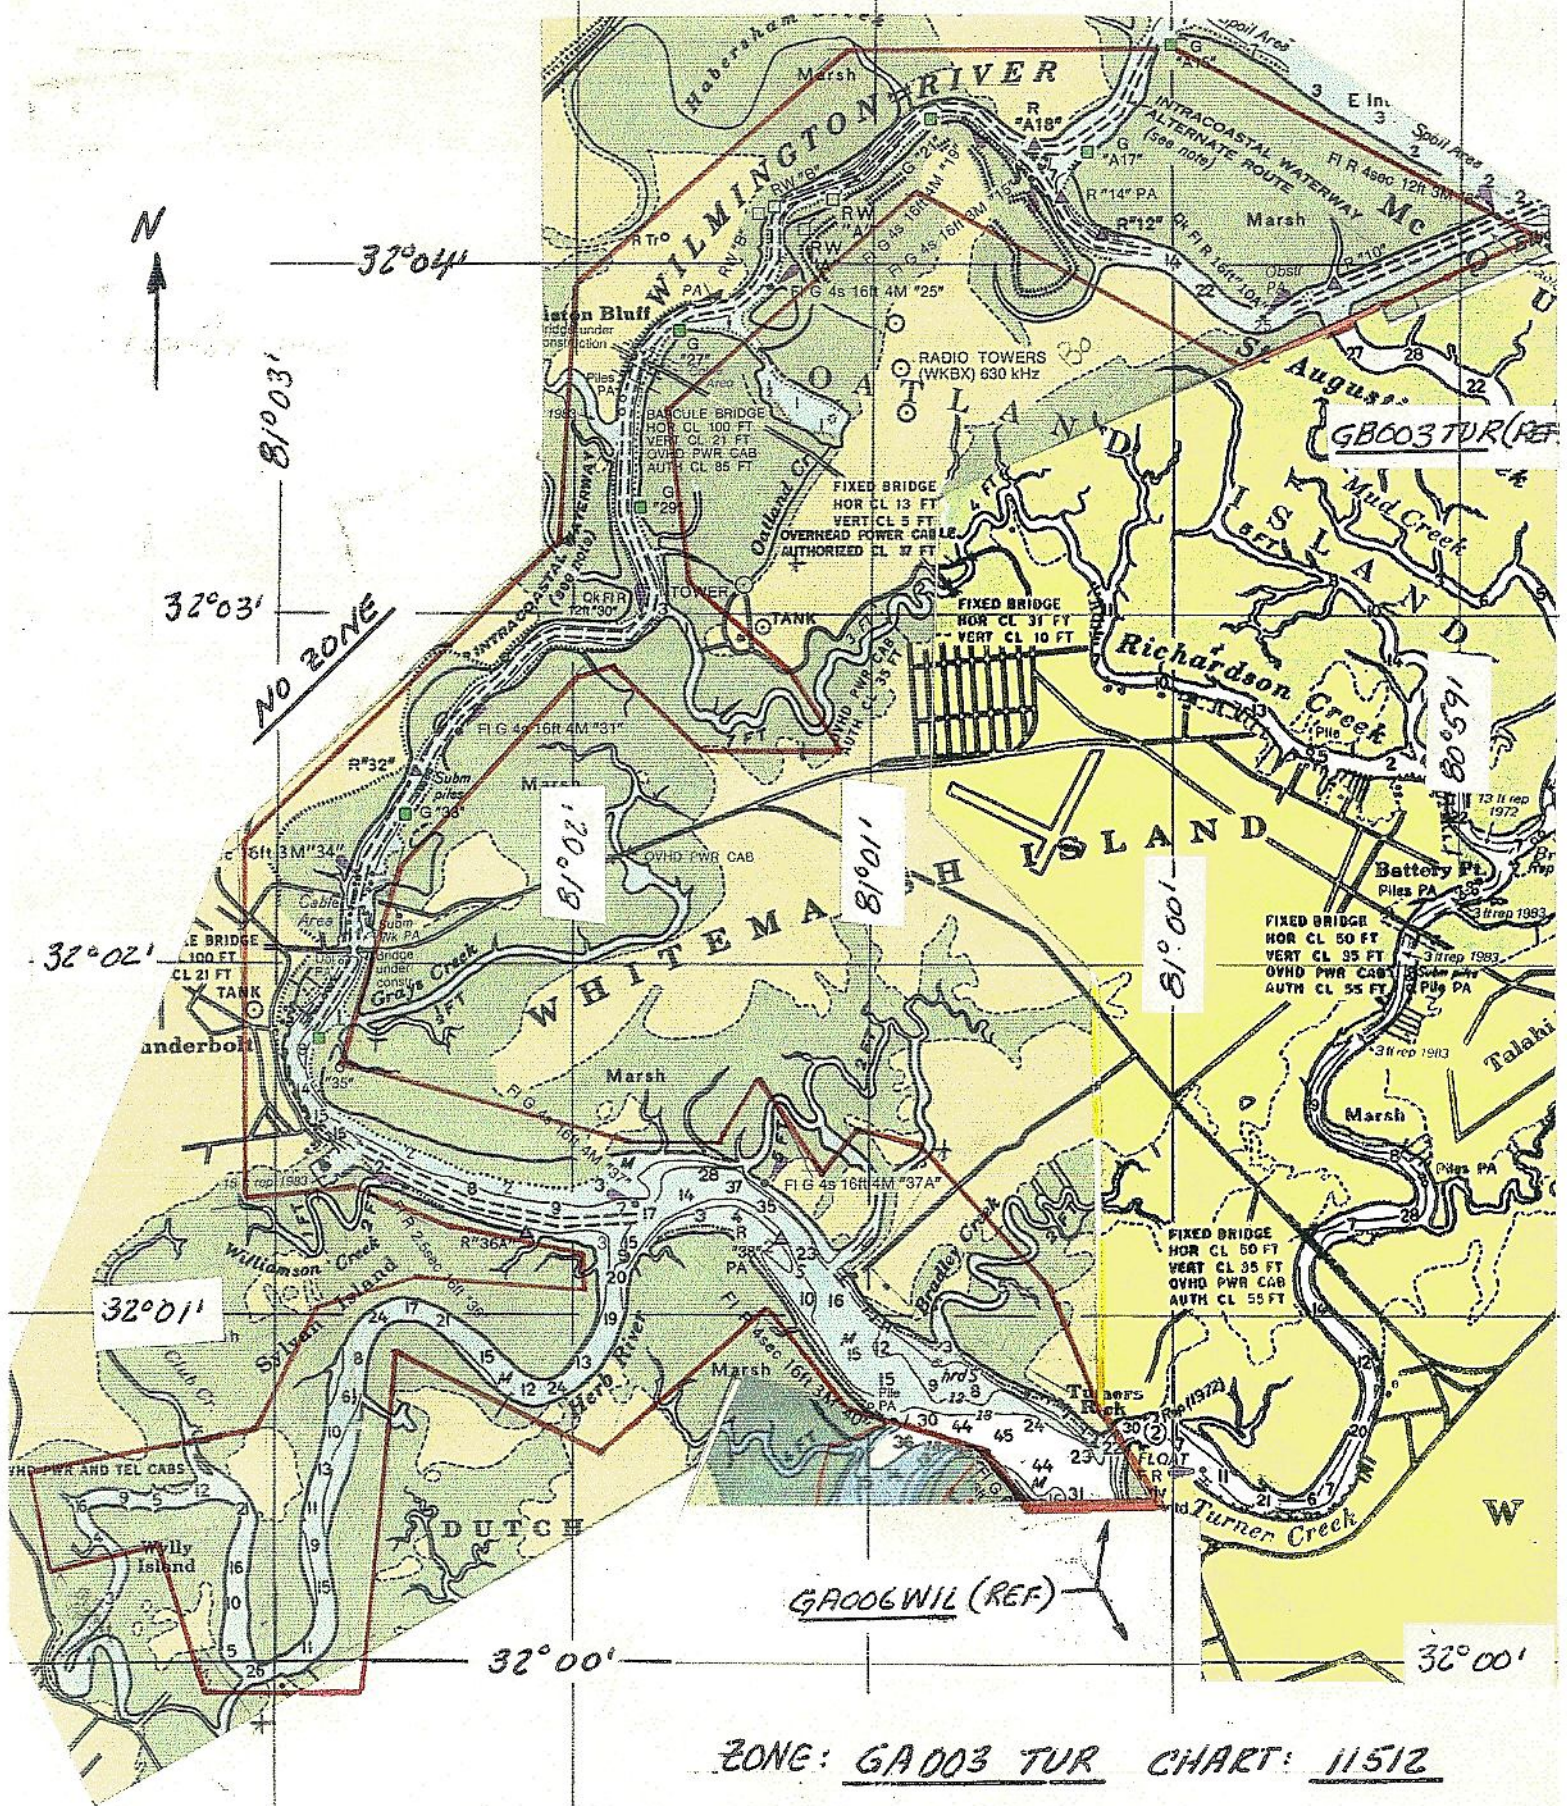

H003

ZONE: G003 TUR CHART: 11512

TEAM: \_\_\_\_\_

T.L. \_\_\_\_\_

DATE: \_\_\_\_\_ AM \_\_\_\_\_ PM

THIS ZONE CONTAINS ONE and ZIG-ZAG PASS AREAS Rev. 01/96